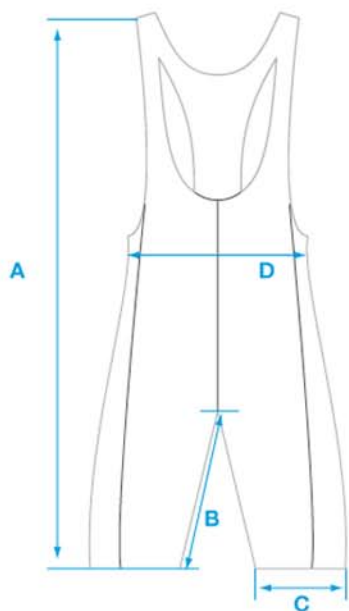

Grössentabelle Team Replica Sets 2011  
 Taille des kits Replica 2011  
 Size chart Team Replica Set 2011

SIZE CHART OF JERSEY

in cm							
	XXS	XS	S	M	L	XL	XXL
A	55 cm	58 cm	61 cm	64 cm	68 cm	72 cm	76 cm
B	39 cm	42 cm	45 cm	49 cm	53 cm	57 cm	61 cm
C	43 cm	46 cm	49 cm	52 cm	55 cm	58 cm	60 cm
D	34 cm	36 cm	38 cm	40 cm	42 cm	44 cm	46 cm
E	27 cm	30 cm	33 cm	37 cm	41 cm	45 cm	49 cm

SIZE CHART OF BIB PANTS

in cm							
	XXS	XS	S	M	L	XL	XXL
A	66.5 cm	68.5 cm	70.5 cm	72.5 cm	74.5 cm	76.5 cm	78.5 cm
B	22.5 cm	23.5 cm	24.5 cm	25.5 cm	26.5 cm	27.5 cm	28.5 cm
C	17.5 cm	18.5 cm	19.5 cm	20.5 cm	21.5 cm	22.5 cm	23.5 cm
D	29 cm	31 cm	33 cm	35 cm	37 cm	39 cm	41 cm