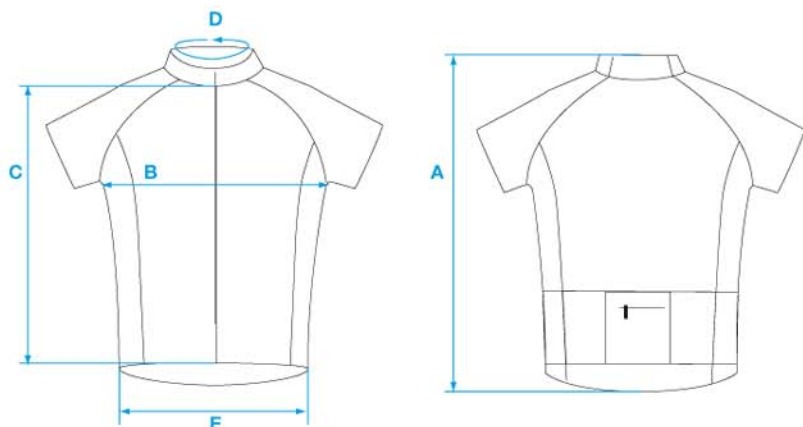

Grössentabelle Team Replica Sets 2011  
 Taille des kits Replica 2011  
 Size chart Team Replica Set 2011

SIZE CHART OF JERSEY

in cm							
	XXS	XS	S	M	L	XL	XXL
A	55 cm	58 cm	61 cm	64 cm	68 cm	72 cm	76 cm
B	39 cm	42 cm	45 cm	49 cm	53 cm	57 cm	61 cm
C	43 cm	46 cm	49 cm	52 cm	55 cm	58 cm	60 cm
D	34 cm	36 cm	38 cm	40 cm	42 cm	44 cm	46 cm
E	27 cm	30 cm	33 cm	37 cm	41 cm	45 cm	49 cm

SIZE CHART OF BIB PANTS

in cm							
	XXS	XS	S	M	L	XL	XXL
A	66.5 cm	68.5 cm	70.5 cm	72.5 cm	74.5 cm	76.5 cm	78.5 cm
B	22.5 cm	23.5 cm	24.5 cm	25.5 cm	26.5 cm	27.5 cm	28.5 cm
C	17.5 cm	18.5 cm	19.5 cm	20.5 cm	21.5 cm	22.5 cm	23.5 cm
D	29 cm	31 cm	33 cm	35 cm	37 cm	39 cm	41 cm